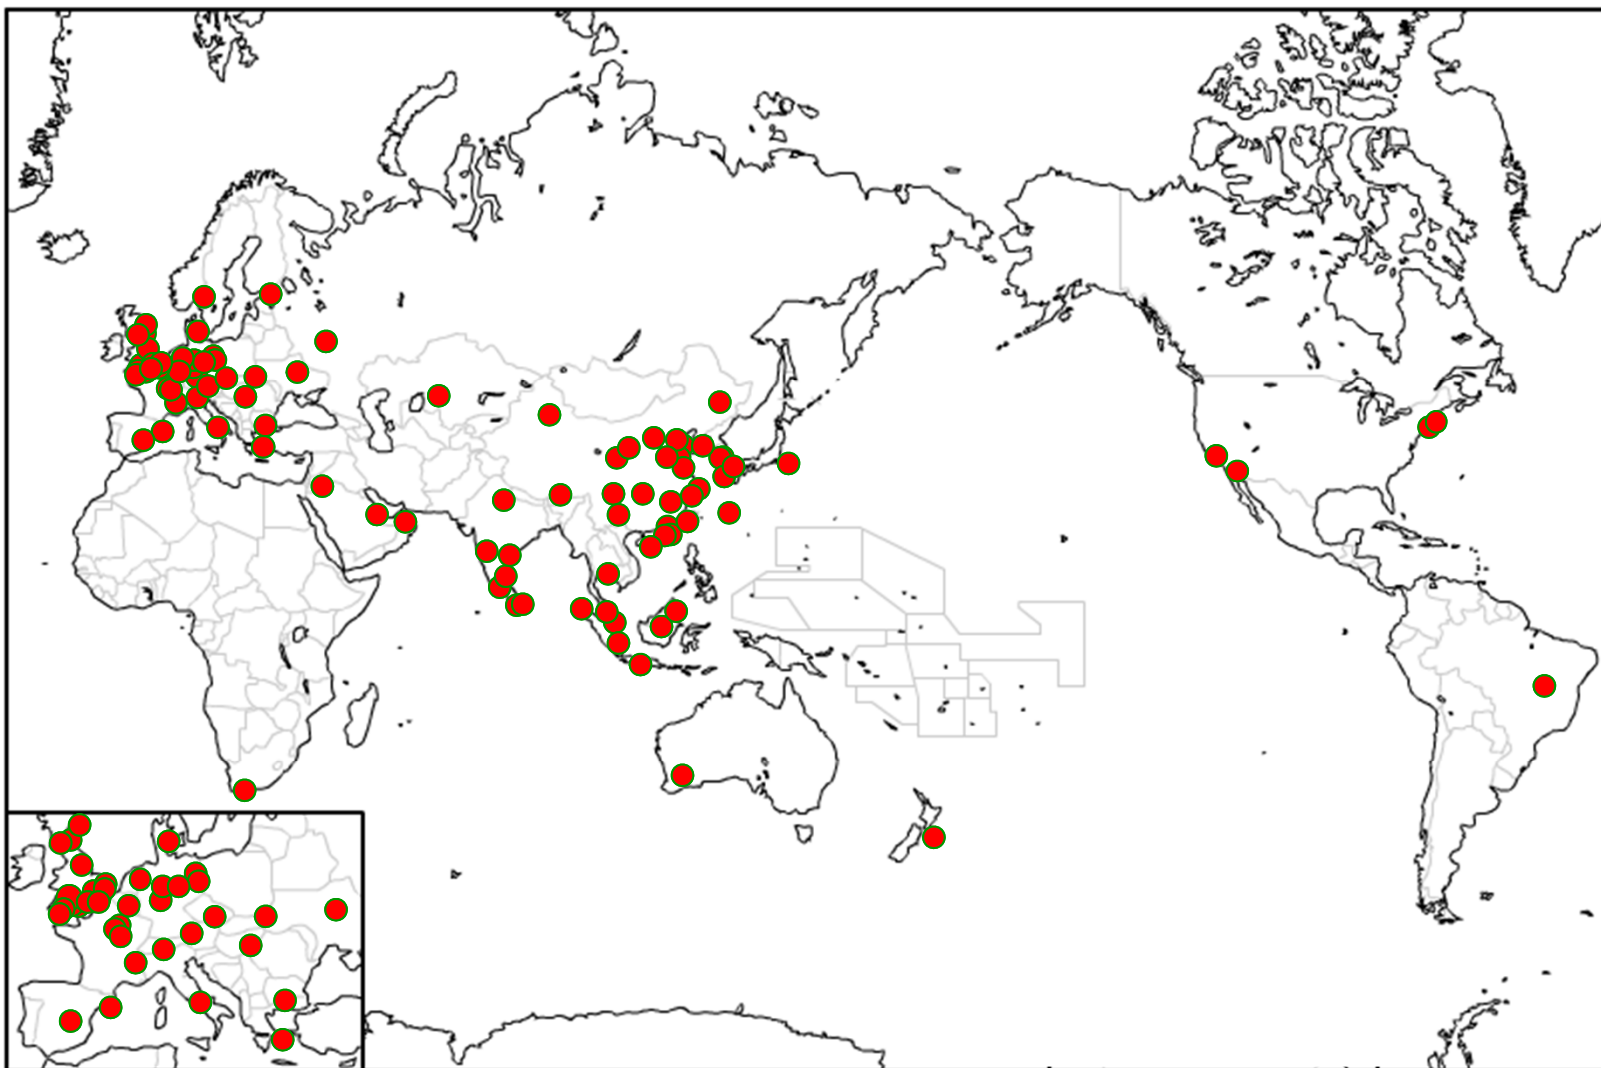

空港でのTETRAシステム導入状況

空港でのTETRAシステム導入状況

【ヨーロッパ】

Salzburg Airport, Austria
Helsinki-Vantaa Airport, Finland
OSLO Gardermoen Airport, Norway
Billund Airport, Denmark
Schiphol Airport Amsterdam, Netherlands
Rzeszow international airport, Poland
Sofia Airport, Bulgaria
Athens Airport, Greece
Frankfurt am Main Airport, Germany
Tegel, Berlin airport, Germany
Schonefeld, Berlin airport, Germany
Cologne/Bonn Airport, Germany
Munich Airport, Germany
Stuttgart International Airport, Germany
Leipzig-Halle Airport, Germany
Dusseldorf international Airport, Germany
Hanover-Langenhagen Airport, Germany
Ruzyne International Airport, Czech Republic
Airport de Paris, Roissy Charles De Gaulle, France
Airport de Paris, Le Bourget, France
Airport de Paris, Orly, France
Lyon Saint Exupéry Airport, France
Brussels Airport, Belgium
Zurich Airport, Switzerland
Liszt Ferenc International Airport, Hungary
Barcelona Airport, Spain
AENA Alicante Airport, Spain
Zaragoza Airport, Spain
Iberia Airlines, Madrid, Spain
Barajas Madrid Airport, Spain
Fiumicino Airport, Italy
Milan Linate Airport, Italy
Milan-Malpensa Airport, Italy
Edinburgh Airport, UK
London Heathrow Airport, UK
Bournemouth International Airport, UK
Bristol Airport, UK
Cardiff Wales Airport, UK
Exeter International Airport, UK
Leeds Bradford International Airport, UK